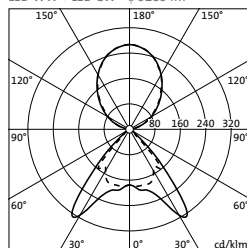

Lamps

Siteco titanium grey

LED-ww + LED-cw + LED-B

Wt. (kg)

10.7

ECG w. th. prot.

Order No.

5LM380D1SL1

5LM380D1SL1

LED WW + LED CW ϕ 5285 lm

Luminance values (cd/sq. m)

	C 0/180	C 90/270
L₈₀	430	63
L₇₀	150	37
L₅₀	461	154

UGR 9 6.4

X 4H Y 8H ρ 70/50/20 S 0.25H

No. of luminaires in room

Reflection factors 70/50/20

Em(lx)	100	200	500			
Lh(m)	2.5	3.0	2.5	3.0	2.5	3.0
20 sq. m	1.1	1.2	2.1	2.4	5.3	6.0
30 sq. m	1.8	2.0	3.6	4.1	9.1	10
40 sq. m	2.3	2.5	4.5	5.1	11	13
50 sq. m	2.7	3.0	5.5	6.0	14	15
75 sq. m	4.2	4.6	8.4	9.3	21	23
100 sq. m	5.4	5.8	11	12	27	29
500 sq. m	26	27	52	54	130	135

Maintenance factor 0.8

Order Information