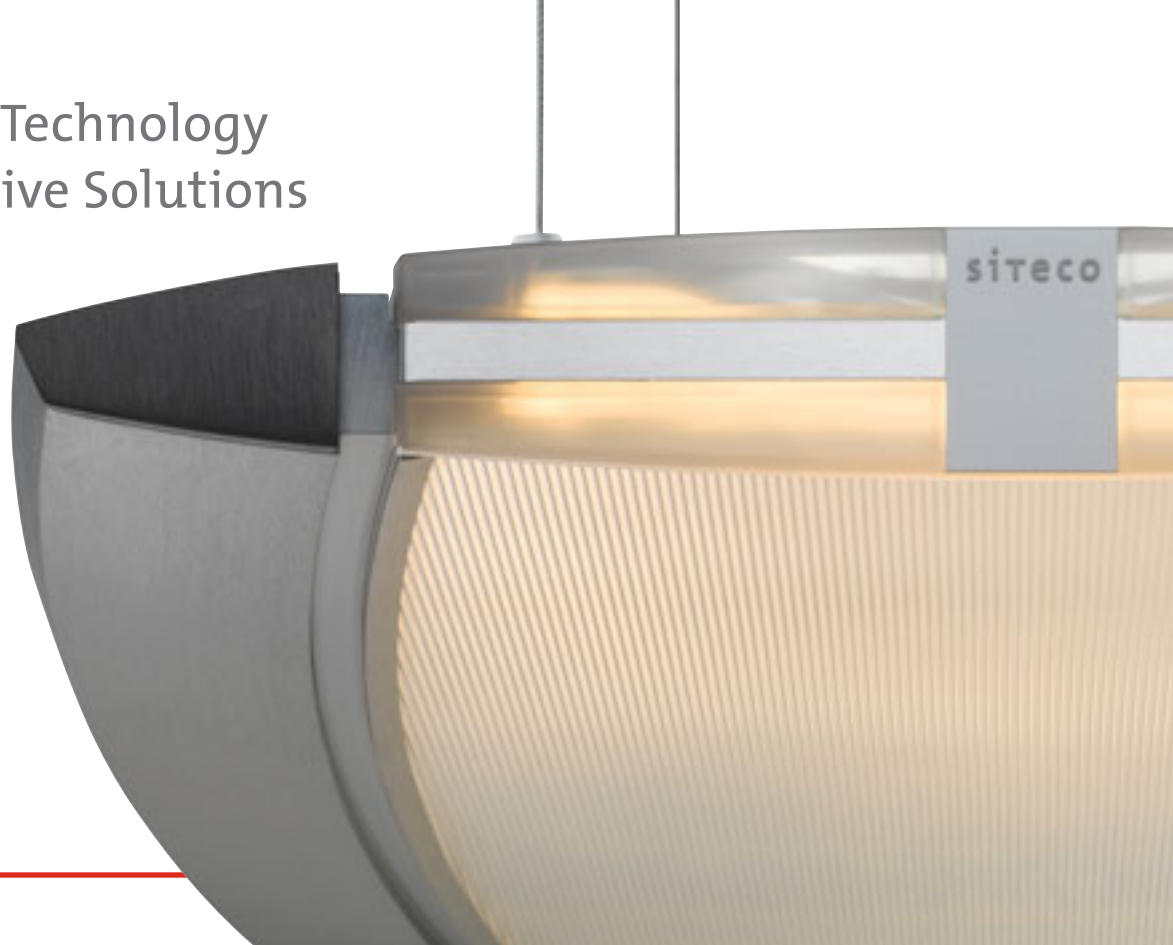

Siteco® Orbiter 2

Lighting tool for office applications

The Next Generation

The Siteco® Orbiter 2 is the impressive advancement of the first ELDAICON® suspended luminaire, the Siteco® Orbiter. The next generation now offers a system of High Power LEDs that in combination with the unique ELDAICON® microprismatic structure fulfils CAT 2 (suitable for LG7 compliant designs) to make it the first office-suitable suspended luminaire with LED technology. With its individually dimmable direct and indirect components it is perfect for zonal illumination, and thus ideally supplements all-purpose lighting.

Innovative Technology
for Innovative Solutions

Siteco® Orbiter 2 creates its brilliant light with one High Power LED group for both the direct and indirect component. With ELDAICON® microprisms an absolutely glare-free direct light effect is achieved that harmoniously illuminates surfaces and meets the requirements for LG7 compliant designs. The low construction height of both technologies opens up additional design flexibility, reflected in the innovative design of the Siteco® Orbiter 2.