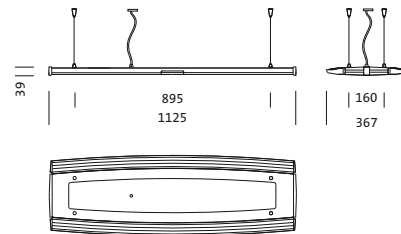

○○ LED

Siteco® Orbiter 2 | with LED Light Sources | with High-Performance LED and ELDAICON® CAT 2 | direct/indirect distribution

Siteco® Orbiter 2 for suspended mounting as individual luminaire | direct/indirect distribution | with High-Performance LEDs, switchable/dimmable*, light colour warm white for direct component and with High-Performance LEDs, switchable/dimmable*, light colour cool white for indirect component | with Low Power LEDs, switchable*, blue light colour for decorative 'night glow effect' | with ELDAICON® CAT 2 ($L \leq 1000 \text{cd/m}^2$) | with ECG | extruded aluminium housing, polished, titanium grey anodised

Protection rating: IP20

Insulation class: I

(inc. wire suspension with variable 500 mm to 1200 mm height adjustment and connection cable with transparent insulation | inc. remote control for light control)

* Switching and dimming of scenes via touch panel on luminaire or per remote control

IP 20