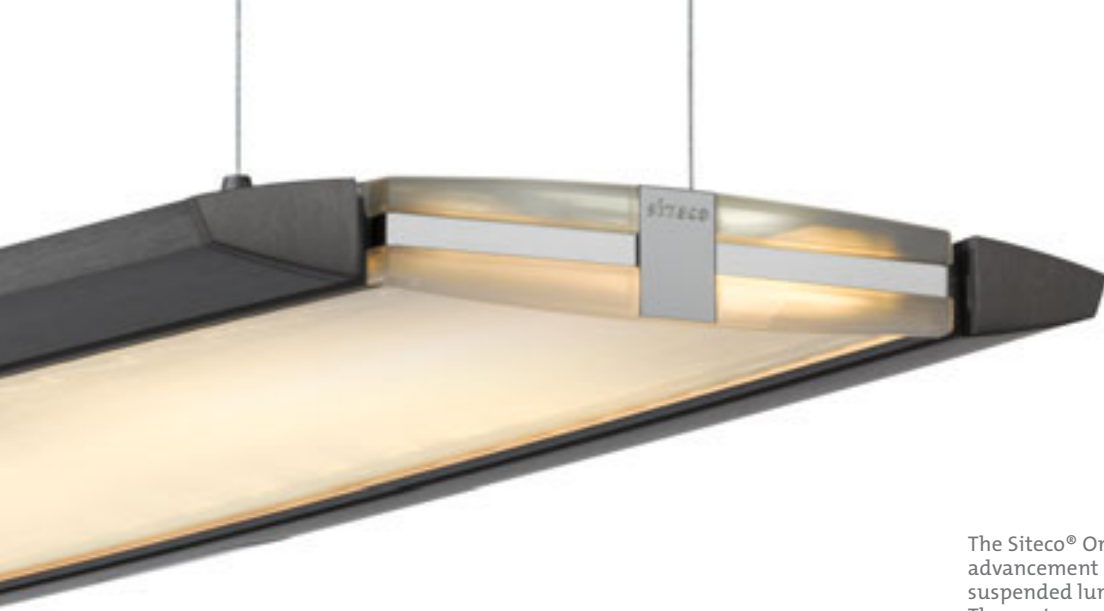

Siteco® Orbiter 2

Lighting tool for office applications

The Next Generation

The Siteco® Orbiter 2 is the impressive advancement of the first ELDAICON® suspended luminaire, the Siteco® Orbiter. The next generation now offers a system of High Power LEDs that in combination with the unique ELDAICON® microprismatic structure fulfils CAT 2 (suitable for LG7 compliant designs) to make it the first office-suitable suspended luminaire with LED technology. With its individually dimmable direct and indirect components it is perfect for zonal illumination, and thus ideally supplements all-purpose lighting.

Innovative Technology
for Innovative Solutions

Siteco® Orbiter 2 creates its brilliant light with one High Power LED group for both the direct and indirect component. With ELDAICON® microprisms an absolutely glare-free direct light effect is achieved that harmoniously illuminates surfaces and meets the requirements for LG7 compliant designs. The low construction height of both technologies opens up additional design flexibility, reflected in the innovative design of the Siteco® Orbiter 2.

Luminaire with an Individual Character

The LEDs integrated into the luminaire allow individual control of light colour and light distribution. Both light components can be separately dimmed via a touch panel on the luminaire or via remote control. In this way, different light moods can be combined and according to user preferences these can be programmed and called up as scenes.

Dimmable High Power LEDs with cool white light for the indirect component and a frosted PMMA enclosure create diffuse light distribution for uniform, balanced ceiling illumination.

A Blue Glow at Night